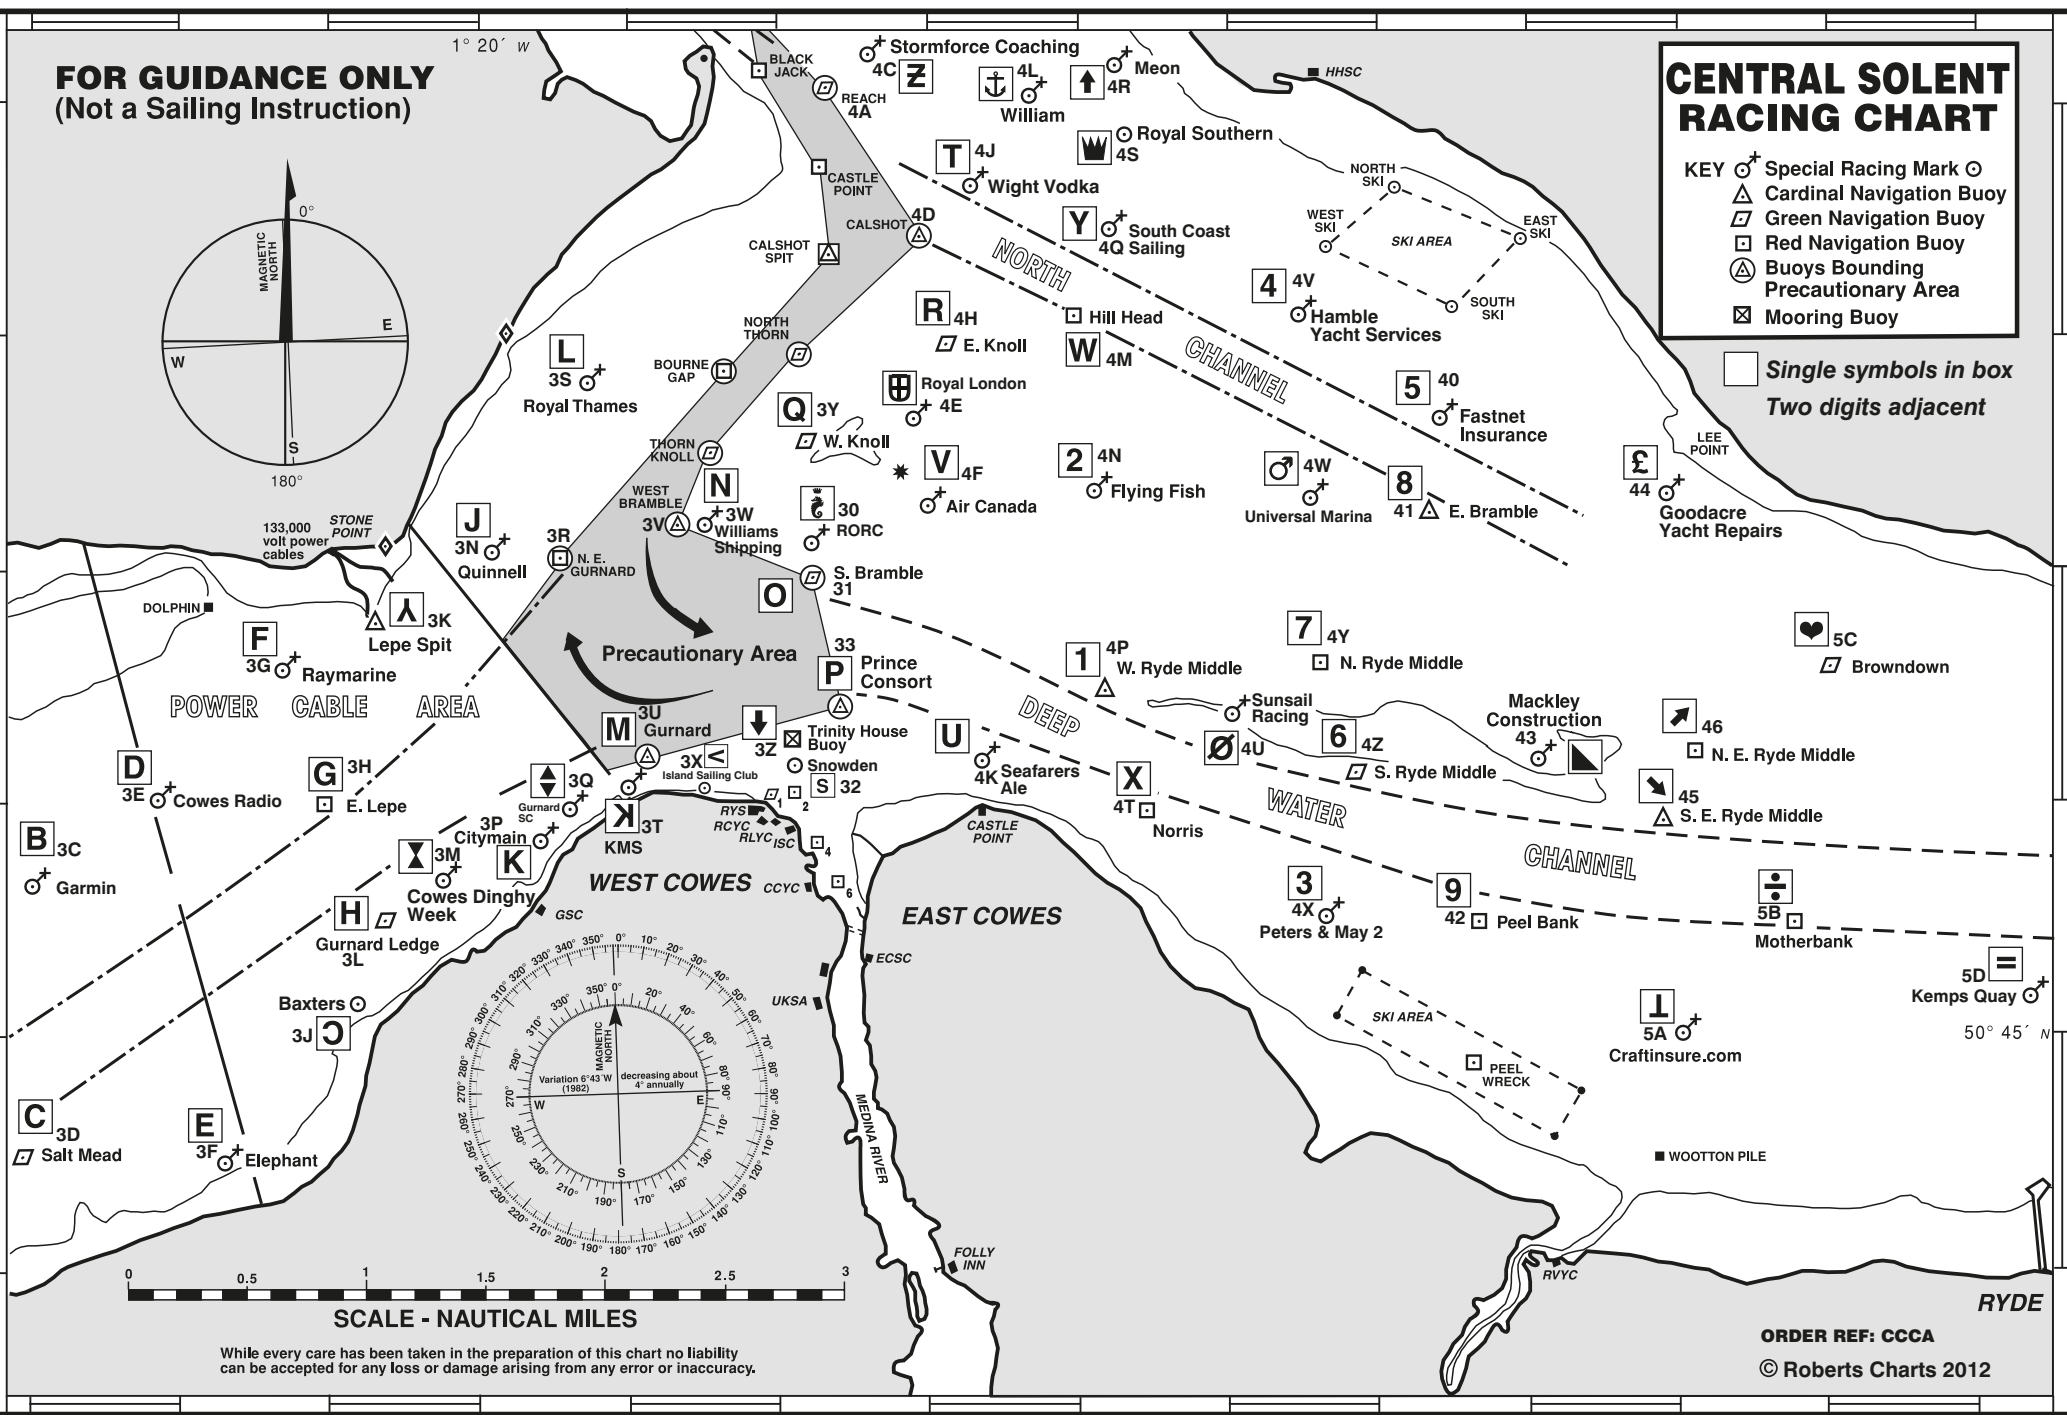

FOR GUIDANCE ONLY
(Not a Sailing Instruction)

CENTRAL SOLENT RACING CHART

- KEY**
- ⊕ Special Racing Mark
 - ⊙ Cardinal Navigation Buoy
 - ▣ Green Navigation Buoy
 - ▢ Red Navigation Buoy
 - ⊕ Buoy Bounding
 - ⊕ Precautionary Area
 - ⊕ Mooring Buoy

Single symbols in box
Two digits adjacent

SCALE - NAUTICAL MILES

While every care has been taken in the preparation of this chart no liability can be accepted for any loss or damage arising from any error or inaccuracy.

ORDER REF: CCCA

© Roberts Charts 2012